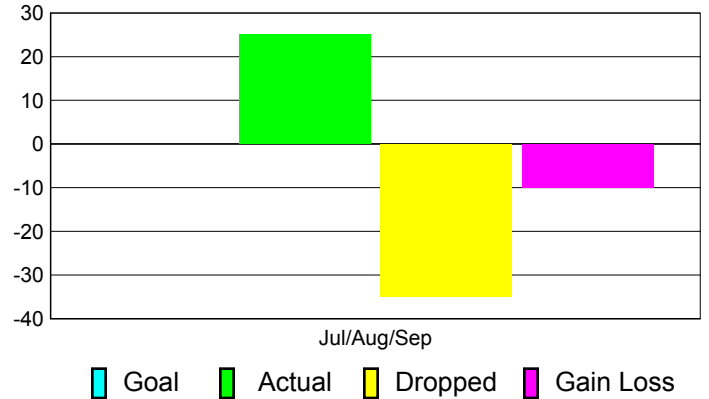

Membership Results 2011-2012

Goal, New, Dropped, Gain/Loss