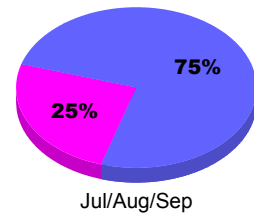

Membership Results
2011-2012

Membership
2010-2011

Month	Net Memb Goal	Actual New Memb	Actual Dropped Memb	Gain/Loss of Memb	Gain/Loss of Memb
Jul/Aug/Sep		25	-35	-10	28
Totals		25	-35	-10	28

Membership Results 2011-2012

Goal, New, Dropped, Gain/Loss

Comparison of Membership Gain/Loss

Current Year Compared to the Previous Year

Gender Comparison 2011-2012

Male Female